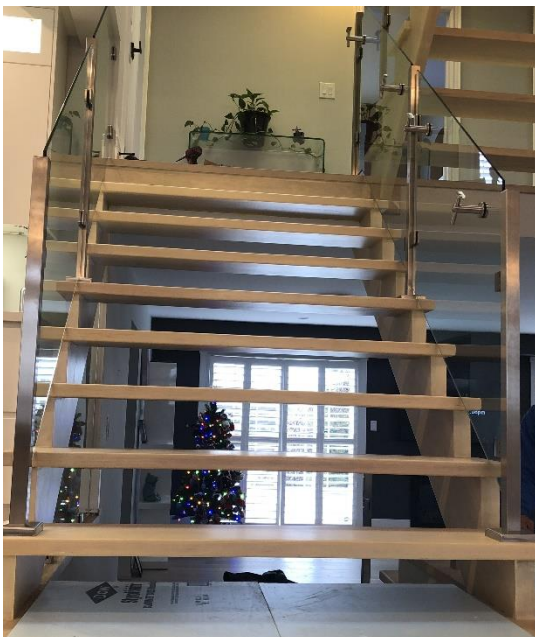

### Base Shoe Post-Free System

Heavy aluminum shoe 4" H x 2.5" W

Options to include handrails in glass, on top of glass, or no handrail at all.

Can be used interior or exterior

Best for straight flat ground/floor

## Standoff System

Point loaded hardware installed directly onto a surface.  
Wide range of options and flexibility.  
Different diameters and heights available.  
Interior and exterior use.  
Perfect for shaped glass pieces on staircase.  
Can be used in combination with other systems.  
Hardware can be powder coated to any finish.

## Post System

Stainless steel posts with clamps.

Square and round options.

Heights range from 32-42" and custom heights available.

Powder coating available.

Interior and Exterior use.

Can be used on stairs anywhere.