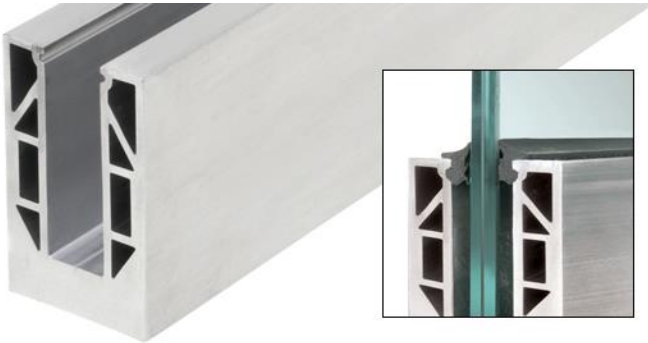

### Base Shoe Post-Free System

Heavy aluminum shoe 4" H x 2.5" W

Options to include handrails in glass, on top of glass, or no handrail at all.

Can be used interior or exterior

Best for straight flat ground/floor

Cladding comes standard in Satin anodized, Brush stainless, Matte black. Custom colours available.

Can be used in combination with other systems.

## Standoff System

Point loaded hardware installed directly onto a surface.  
Wide range of options and flexibility.  
Different diameters and heights available.  
Interior and exterior use.  
Perfect for shaped glass pieces on staircase.  
Can be used in combination with other systems.  
Hardware can be powder coated to any finish.